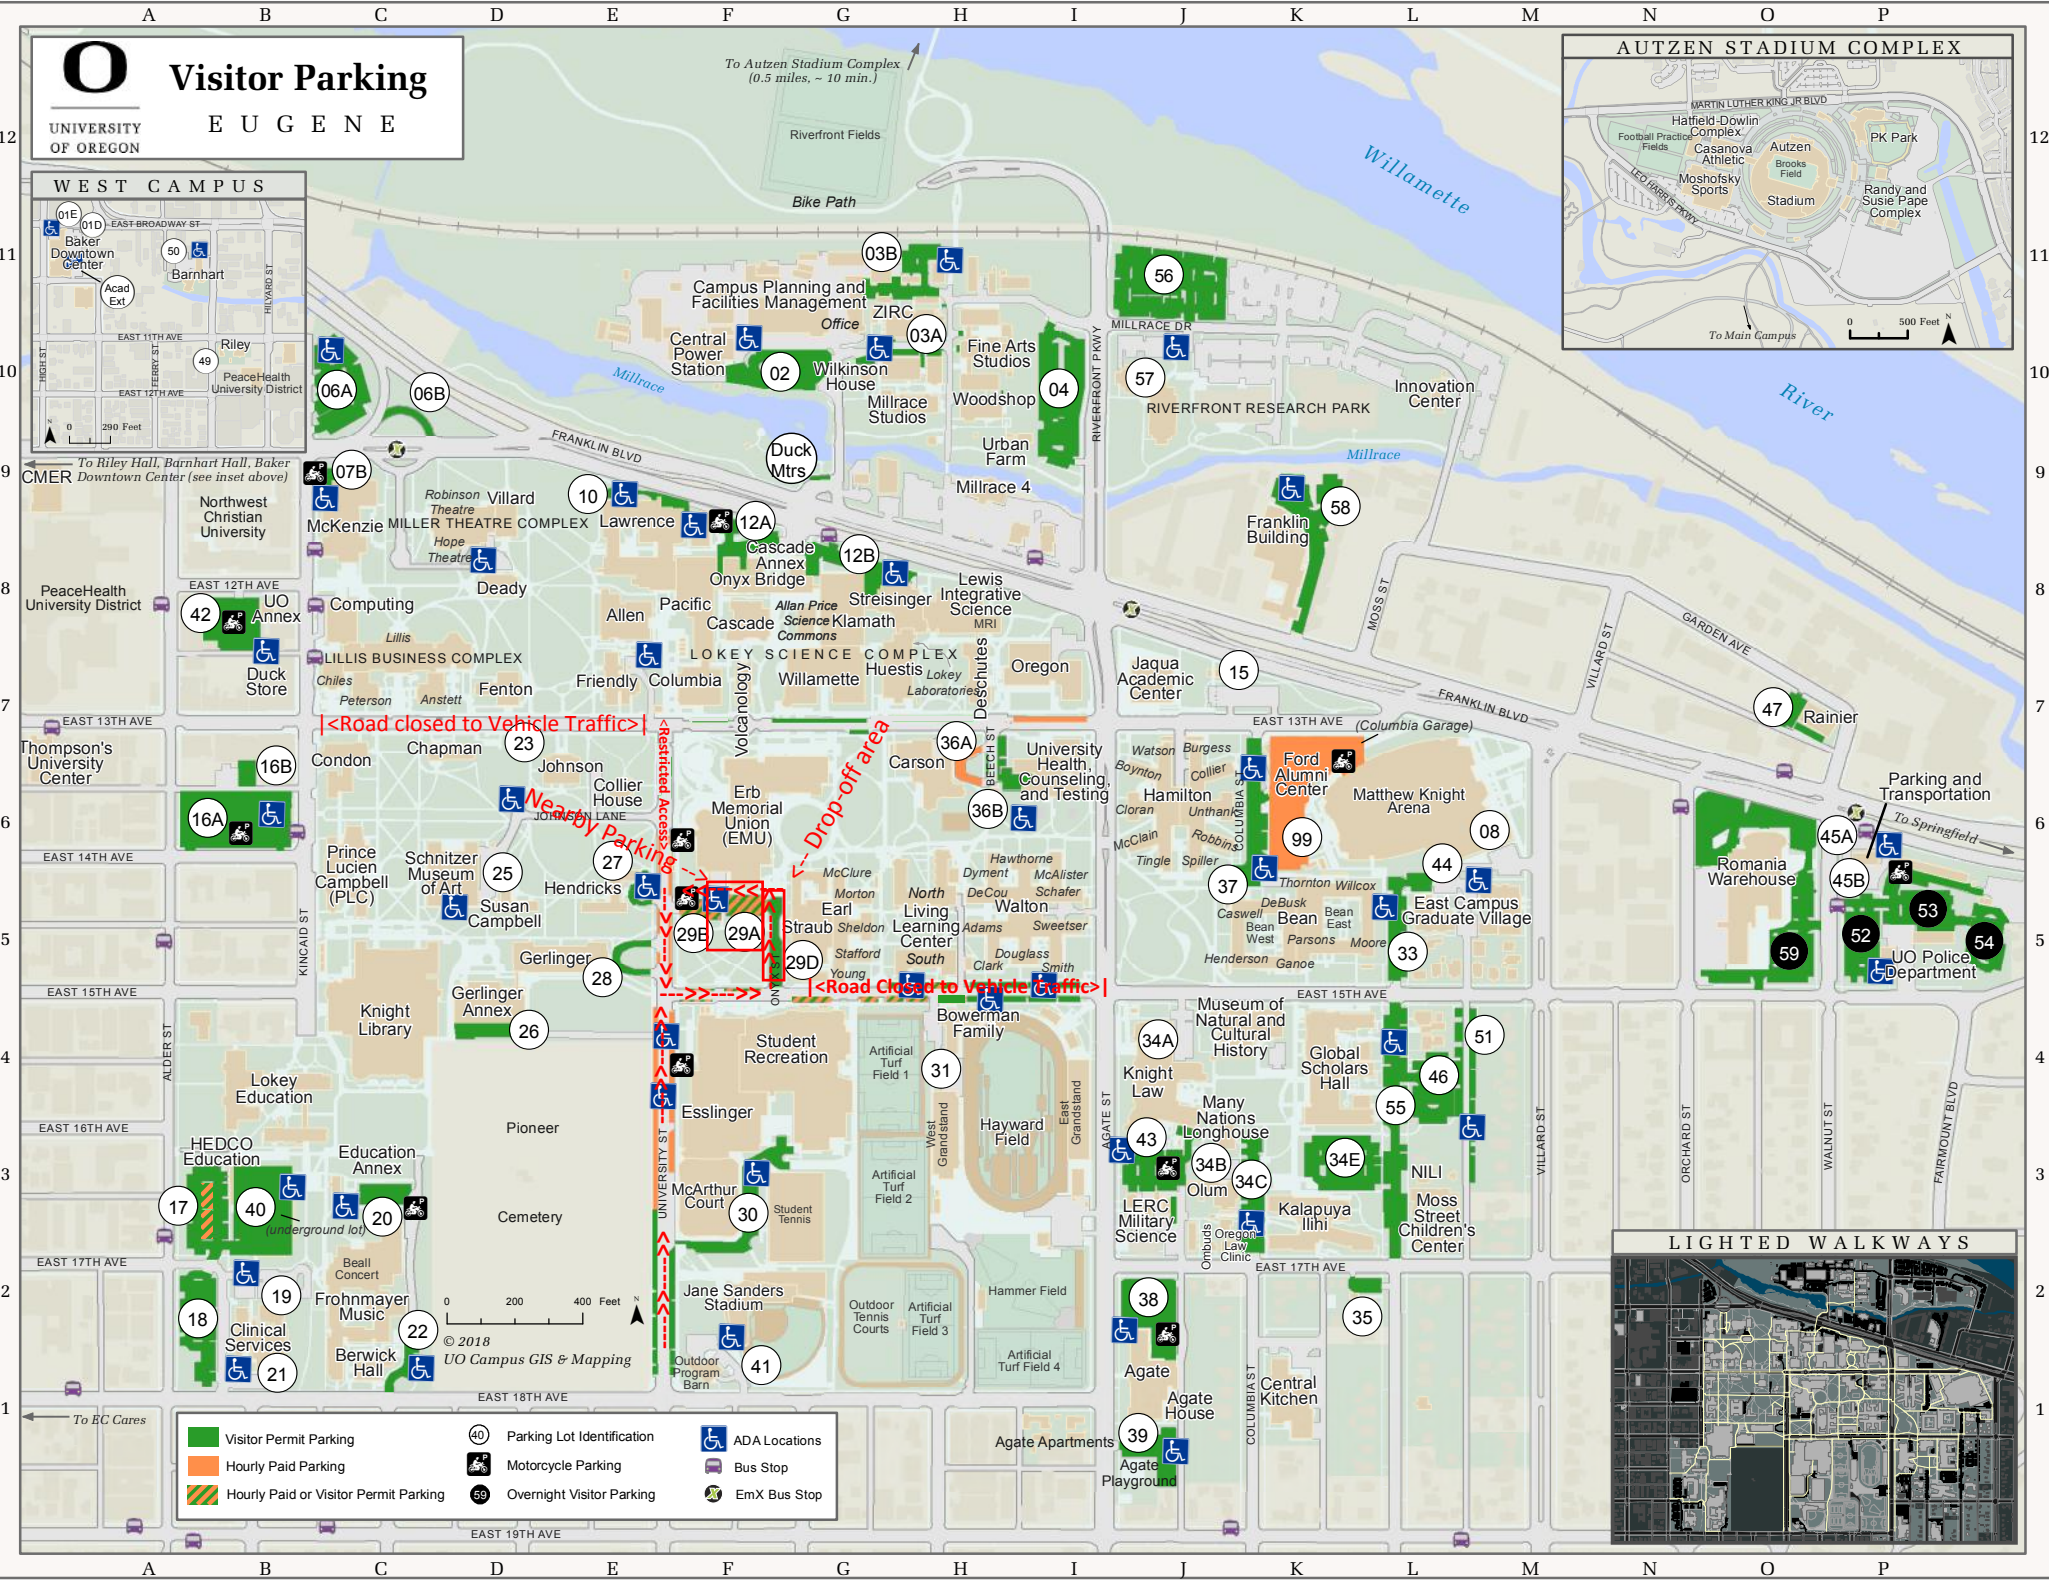

Visitor Parking

UNIVERSITY OF OREGON EUGENE

WEST CAMPUS

<Road closed to Vehicle Traffic>

Nearby Parking

Drop-off area

<Road Closed to Vehicle Traffic>

- Visitor Permit Parking
- Hourly Paid Parking
- Hourly Paid or Visitor Permit Parking
- 40 Parking Lot Identification
- Motorcycle Parking
- 50 Overnight Visitor Parking
- ADA Locations
- Bus Stop
- EmX Bus Stop

© 2018 UO Campus GIS & Mapping

To BC Cares

To Springfield

To Autzen Stadium Complex (0.5 miles, ~ 10 min.)

To Main Campus