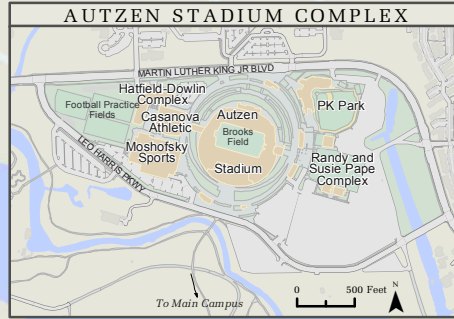

Visitor Parking

UNIVERSITY OF OREGON EUGENE

WEST CAMPUS

<Road closed to Vehicle Traffic>

Nearby Parking

Drop-off area

<Road Closed to Vehicle Traffic>

- Visitor Permit Parking
- Hourly Paid Parking
- Hourly Paid or Visitor Permit Parking
- 40 Parking Lot Identification
- Motorcycle Parking
- 50 Overnight Visitor Parking
- ADA Locations
- Bus Stop
- EmX Bus Stop

© 2018 UO Campus GIS & Mapping

To BC Cares

To Springfield

To Autzen Stadium Complex (0.5 miles, ~ 10 min.)

To Main Campus